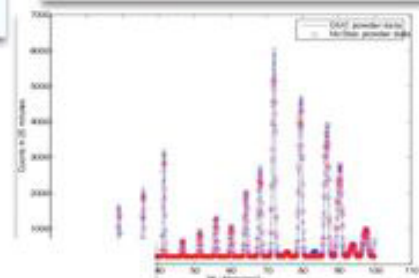

# What is McStas used for?

- Instrumentation
- Virtual experiments
- Data analysis
- Teaching

(KU, DTU)

INSIS

McStas  
NETWORK FOR SCIENCE